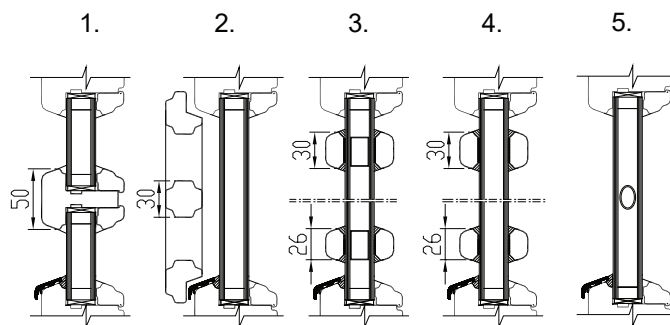

Aru 68 SOFTLINE IN

INWARD OPENING, TILT AND TURN WOODEN WINDOW

PROFILE IV68

Jamb: 68 x 78 mm

Frame: 68 x 78 mm

Inside groove for windowcill, outside for aluminium cill
Aluminium slat on the lower part of the frame

SEAL

2-chamber seal surrounding middle frame rebate

FINISHING

with water-based paint or stain

Handle positions

GLAZING BAR OPTIONS

1. Penetrating bars 50 mm
2. Bar frame on the hinges
3. Taped bars Norwegian style
4. Taped bars Georgian style
5. Bars inside the glazing

OPENING:

Inside view

F - FIXED

2x or 3x glazing in the frame. Aluminium slat on the lower part of the frame
min measures 330 x 330 mm

DK - TILT AND TURN (LEFT / RIGHT)

min max L=410...1710 mm H=408...2720 mm, weight max 130 kg

D - SIDEHUNG (LEFT / RIGHT)

min max L=410...1710 mm H=408...2720 mm, weight max 130 kg

KIPP - TOPHUNG (Handle above)

min max L=420...2510 mm H=380...1927 mm, weight max 80 kg

NB! Maximum and minimum dimensions and opening possibilities also depend on the aspect ratio.
Please ask our specialists for additional information.