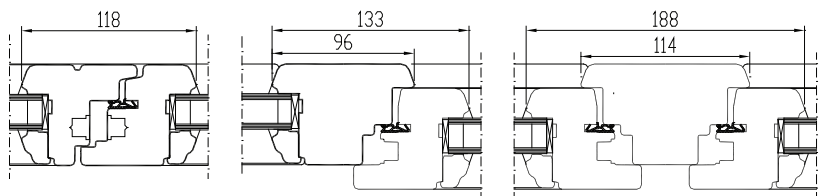

Aru 68 SOFTLINE IN

INWARD OPENING, TILT AND TURN WOODEN WINDOW

PROFILE IV68

Jamb: 68 x 78 mm

Frame: 68 x 78 mm

Inside groove for windowcill, outside for aluminium cill
Aluminium slat on the lower part of the frame

FURNITUR

Fittings: ROTO NT

Handle: ROTO, HOPPE

GLASS

24 mm double glazed units ($U \geq 1,0 \text{ W/m}^2\text{K}$)

Glazing from the inside with wooden glazing bead

Fastened with hidden nails, sealed with silicone

SEAL

2-chamber seal surrounding middle frame rebate

FINISHING

with water-based paint or stain

Handle positions