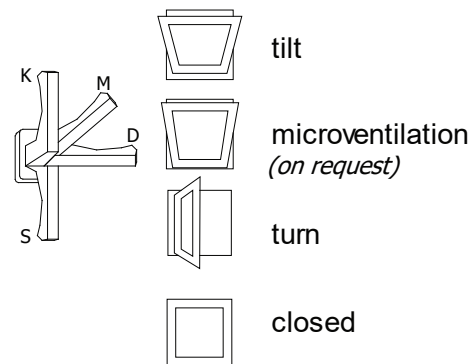

Aru 68 SOFTLINE IN

INWARD OPENING, TILT AND TURN WOODEN WINDOW

PROFILE IV68

Jamb: 68 x 78 mm

Frame: 68 x 78 mm

Inside groove for windowcill, outside for aluminium cill
Aluminium slat on the lower part of the frame

FURNITUR

Fittings: ROTO NT

Handle: ROTO, HOPPE

GLASS

24 mm double glazed units ($U \geq 1,0 \text{ W/m}^2\text{K}$)

Glazing from the inside with wooden glazing bead

Fastened with hidden nails, sealed with silicone

SEAL

2-chamber seal surrounding middle frame rebate

FINISHING

with water-based paint or stain

Handle positions

GLAZING BAR OPTIONS

1. Penetrating bars 50 mm
2. Bar frame on the hinges
3. Taped bars Norwegian style
4. Taped bars Georgian style
5. Bars inside the glazing

OPENING:

Inside view

F - FIXED

2x or 3x glazing in the frame. Aluminium slat on the lower part of the frame
min measures 330 x 330 mm

DK - TILT AND TURN (LEFT / RIGHT)

min max L=410...1710 mm H=408...2720 mm, weight max 130 kg