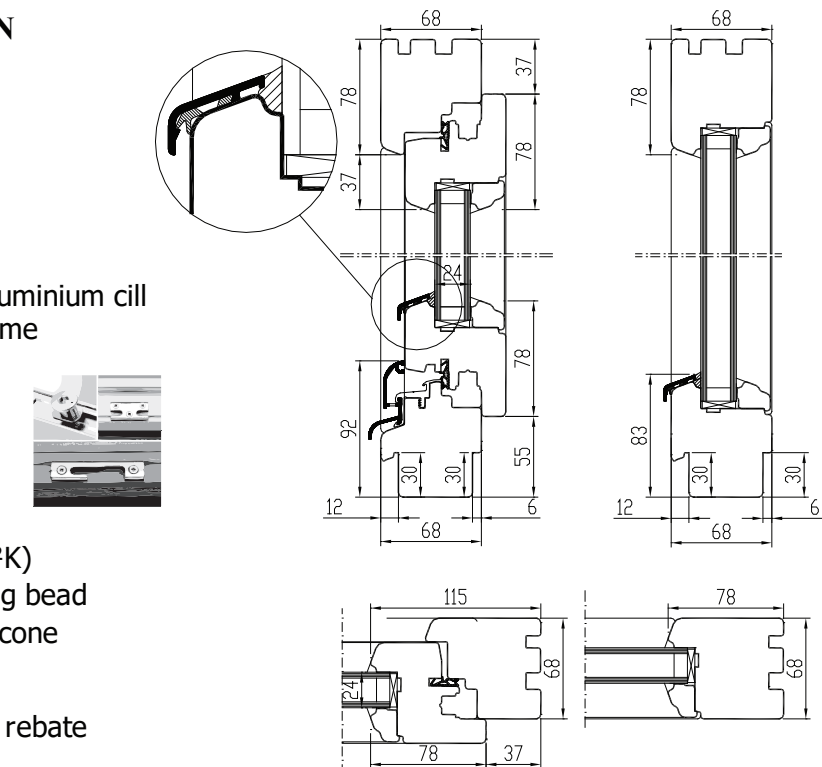

FURNITUR

Fittings: ROTO NT

Handle: ROTO, HOPPE

GLASS

24 mm double glazed units ($U \geq 1,0 \text{ W/m}^2\text{K}$)

Glazing from the inside with wooden glazing bead

Fastened with hidden nails, sealed with silicone

SEAL

2-chamber seal surrounding middle frame rebate

FINISHING

with water-based paint or stain

Handle positions

GLAZING BAR OPTIONS

1. Penetrating bars 50 mm
2. Bar frame on the hinges
3. Taped bars Norwegian style
4. Taped bars Georgian style
5. Bars inside the glazing

OPENING:

Inside view

F - FIXED

2x or 3x glazing in the frame. Aluminium slat on the lower part of the frame
min measures 330 x 330 mm

DK - TILT AND TURN (LEFT / RIGHT)

min max L=410...1710 mm H=408...2720 mm, weight max 130 kg

D - SIDEHUNG (LEFT / RIGHT)

min max L=410...1710 mm H=408...2720 mm, weight max 130 kg

KIPP - TOPHUNG (Handle above)

min max L=420...2510 mm H=380...1927 mm, weight max 80 kg

NB! Maximum and minimum dimensions and opening possibilities also depend on the aspect ratio.
Please ask our specialists for additional information.