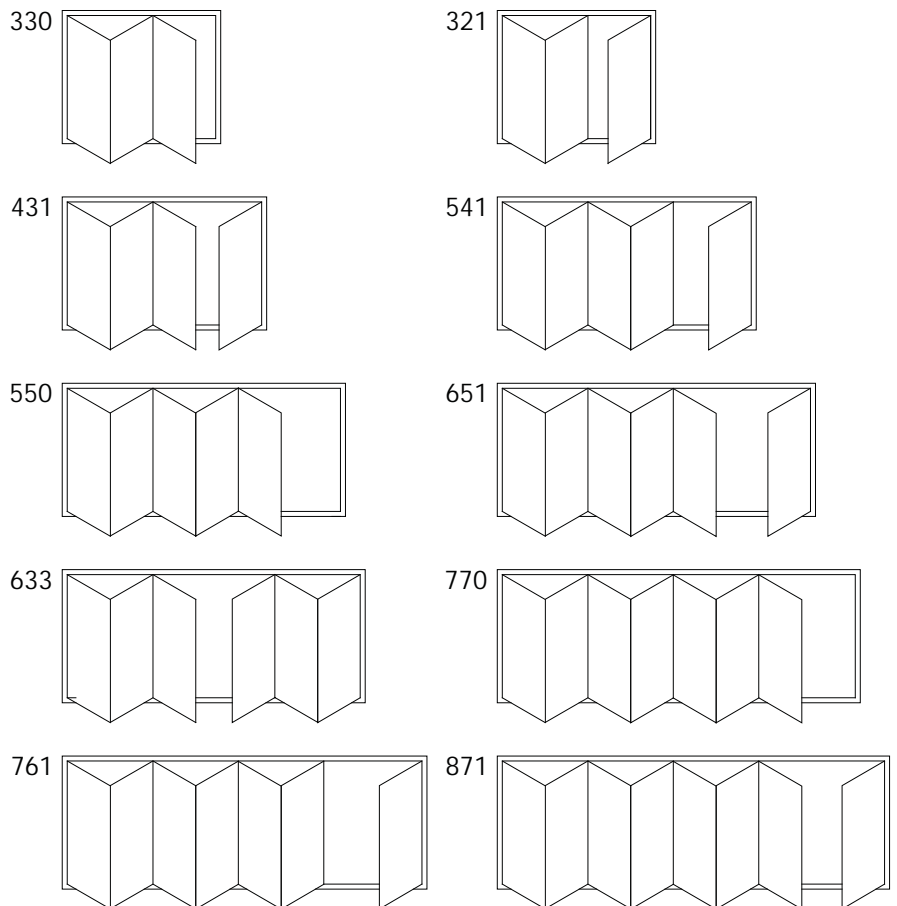

Door width max 6000 mm
 Door height 1736 - 2536 mm
 Door-leaf width 486 – 936 mm and weight max 80 kg

PROFILE IV68

Jamb: 68 mm
 Sash: 68x78 mm

FITTINGS

Color range: grey, white, dark-brown
 Handles: ROTO, HOPPE

GLASS

double 24mm ($U \geq 1,1W/m^2K$)
 Glazing from the inside with wooden glass-slat
 Fastened with hidden nails, sealed with silicone

SEAL

2-chamber seal surrounding middle frame rebate

OPENING VARIATIONS:

inside view

GLAZING BAR OPTIONS

- * Penetrating bars
- * Taped bars Norwegian style
- * Taped bars Georgian style
- * Bars inside the glazing

FINISHING

water-based paints or stains

Example:

4-volume element (431)
 First door-leaf may be tilt and turn or only slidehung