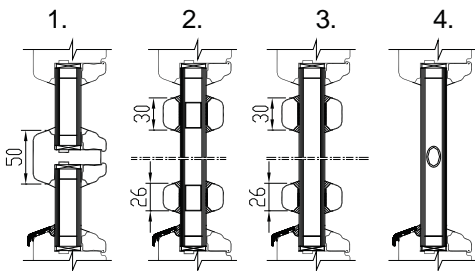

Door width max 6000 mm
 Door height 1736 - 2536 mm
 Door-leaf width 486 – 936 mm and weight max 80 kg

PROFILE IV68

Jamb: 68 mm
 Sash: 68x78 mm

FITTINGS

Color range: grey, white, dark-brown
 Handles: ROTO, HOPPE

GLASS

double 24mm ($U \geq 1,1W/m^2K$)
 Glazing from the inside with wooden glass-slat
 Fastened with hidden nails, sealed with silicone

SEAL

2-chamber seal surrounding middle frame rebate

OPENING VARIATIONS:

inside view

GLAZING BAR OPTIONS

- * Penetrating bars
- * Taped bars Norwegian style
- * Taped bars Georgian style
- * Bars inside the glazing

FINISHING

water-based paints or stains

Example:

4-volume element (431)
 First door-leaf may be tilt and turn or only slidehung