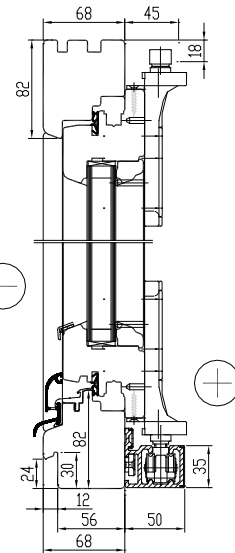

Door width max 6000 mm
 Door height 1736 - 2536 mm
 Door-leaf width 486 – 936 mm and weight max 80 kg

PROFILE IV68

Jamb: 68 mm
 Sash: 68x78 mm

FITTINGS

Color range: grey, white, dark-brown
 Handles: ROTO, HOPPE

GLASS

double 24mm ($U \geq 1,1W/m^2K$)
 Glazing from the inside with wooden glass-slat
 Fastened with hidden nails, sealed with silicone

SEAL

2-chamber seal surrounding middle frame rebate

OPENING VARIATIONS: