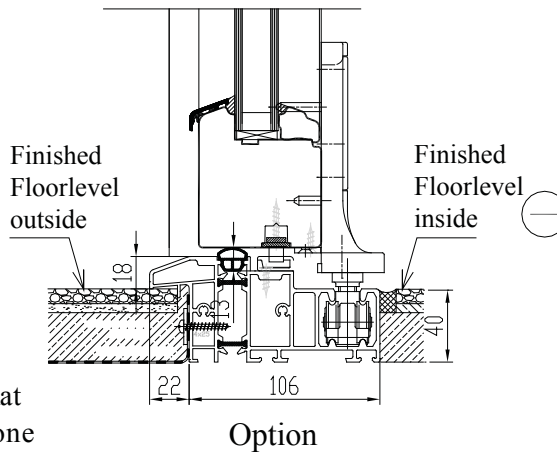

Door width max 6000 mm
 Door height 1736 - 2536 mm
 Door-leaf width 486 – 936 mm and weight max 80 kg

PROFILE IV68

Jamb: 68 mm
 Sash: 68x78 mm

FITTINGS

Color range: grey, white, dark-brown
 Handles: ROTO, HOPPE

GLASS

double 24mm ($U \geq 1,1W/m^2K$)
 Glazing from the inside with wooden glass-slat
 Fastened with hidden nails, sealed with silicone

SEAL

2-chamber seal surrounding middle frame rebate

OPENING VARIATIONS: