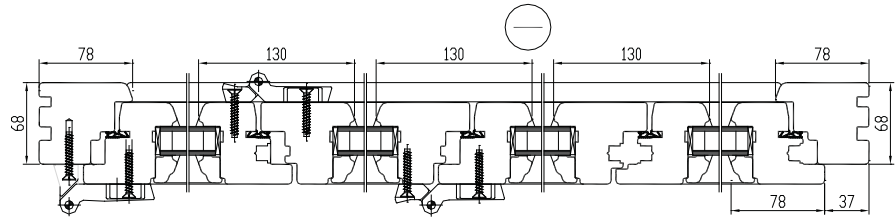

Door width max 6000 mm
 Door height 1736 - 2536 mm
 Door-leaf width 486 – 936 mm and weight max 80 kg

PROFILE IV68

Jamb: 68 mm
 Sash: 68x78 mm

FITTINGS

Color range: grey, white, dark-brown
 Handles: ROTO, HOPPE

GLASS

double 24mm ($U \geq 1,1W/m^2K$)
 Glazing from the inside with wooden glass-slat
 Fastened with hidden nails, sealed with silicone

SEAL

2-chamber seal surrounding middle frame rebate

OPENING VARIATIONS: