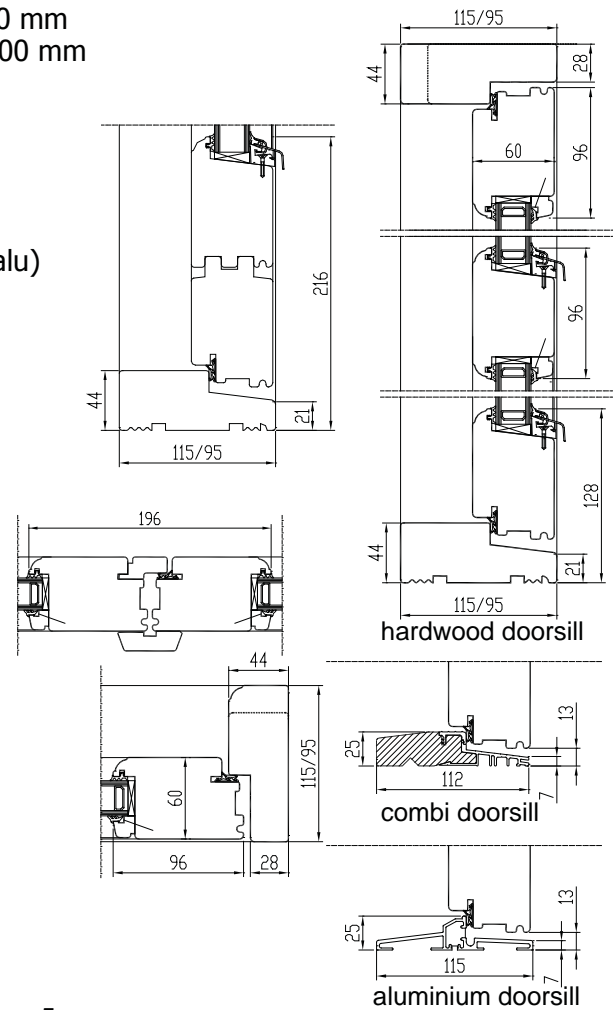

If necessary, a weather- and wear proof aluminium threshold can be used.

Aru BD 60 CLASSIC EX

OUTWARDS OPENING VACUUM DEEP-IMPREGNATED WOODEN BALCONY DOOR

Min-max dimensions of single door: Width L = 580...1160 mm
Height H = 1860...2400 mm

CROSS SECTIONS:

Frame: 115 x 44 mm / 95x44 mm
Sash: 60 x 96 mm
Doorsill: hardwood 44 mm or combi 25 mm (hardwood+alu)
or aluminium 25 mm

HARDWARE:

Locking Mechanism: Multi Point Espagnolette
Hinges: 2D adjustable security hinges

SEALS surrounding frames

GLASS

Double or triple glazing ($U \geq 1,1 \text{ W/m}^2\text{K}$), 26 mm
Glazing with glazing bead, supplied with seals
Fastened with hidden nails.
Bottom glazing bead-aluminium

GLAZING BAR OPTIONS

1. Penetrating bars 50 mm
2. Removable on the outside
3. Glued on both sides+Hats inside the glazing (Norwegian style)
4. Glued on both sides (Georgian style)
5. Slats inside the glazing