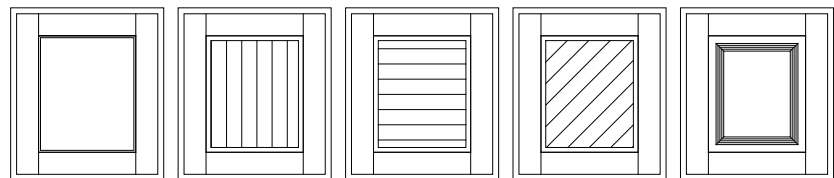

Insulated panels:

flush
with vertical stripes
with horizontal stripes
with diagonal stripes
raised/moulded