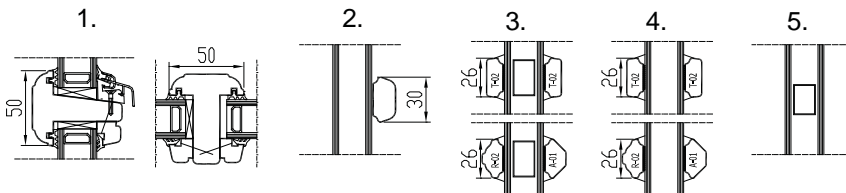

Aru BD 60 CLASSIC EX

OUTWARDS OPENING VACUUM DEEP-IMPREGNATED WOODEN BALCONY DOOR

Min-max dimensions of single door: Width L = 580...1160 mm
Height H = 1860...2400 mm

CROSS SECTIONS:

Frame: 115 x 44 mm / 95x44 mm
Sash: 60 x 96 mm
Doorsill: hardwood 44 mm or combi 25 mm (hardwood+alu)
or aluminium 25 mm

HARDWARE:

Locking Mechanism: Multi Point Espagnolette
Hinges: 2D adjustable security hinges

SEALS surrounding frames

GLASS

Double or triple glazing ($U \geq 1,1 \text{ W/m}^2\text{K}$), 26 mm
Glazing with glazing bead, supplied with seals
Fastened with hidden nails.
Bottom glazing bead-aluminium

GLAZING BAR OPTIONS

1. Penetrating bars 50 mm
2. Removable on the outside
3. Glued on both sides+Hats inside the glazing (Norwegian style)
4. Glued on both sides (Georgian style)
5. Slats inside the glazing