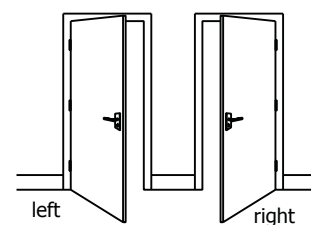

Aru BD 60 CLASSIC EX

OUTWARDS OPENING VACUUM DEEP-IMPREGNATED WOODEN BALCONY DOOR

Min-max dimensions of single door: Width L = 580...1160 mm
Height H = 1860...2400 mm

CROSS SECTIONS:

Frame: 115 x 44 mm / 95x44 mm
Sash: 60 x 96 mm
Doorsill: hardwood 44 mm or combi 25 mm (hardwood+alu)
or aluminium 25 mm

HARDWARE:

Locking Mechanism: Multi Point Espagnolette
Hinges: 2D adjustable security hinges

SEALS surrounding frames

GLASS

Double or triple glazing ($U \geq 1,1 \text{ W/m}^2\text{K}$), 26 mm
Glazing with glazing bead, supplied with seals
Fastened with hidden nails.
Bottom glazing bead-aluminium

GLAZING BAR OPTIONS

1. Penetrating bars 50 mm
2. Removable on the outside
3. Glued on both sides+Hats inside the glazing (Norwegian style)
4. Glued on both sides (Georgian style)
5. Slats inside the glazing