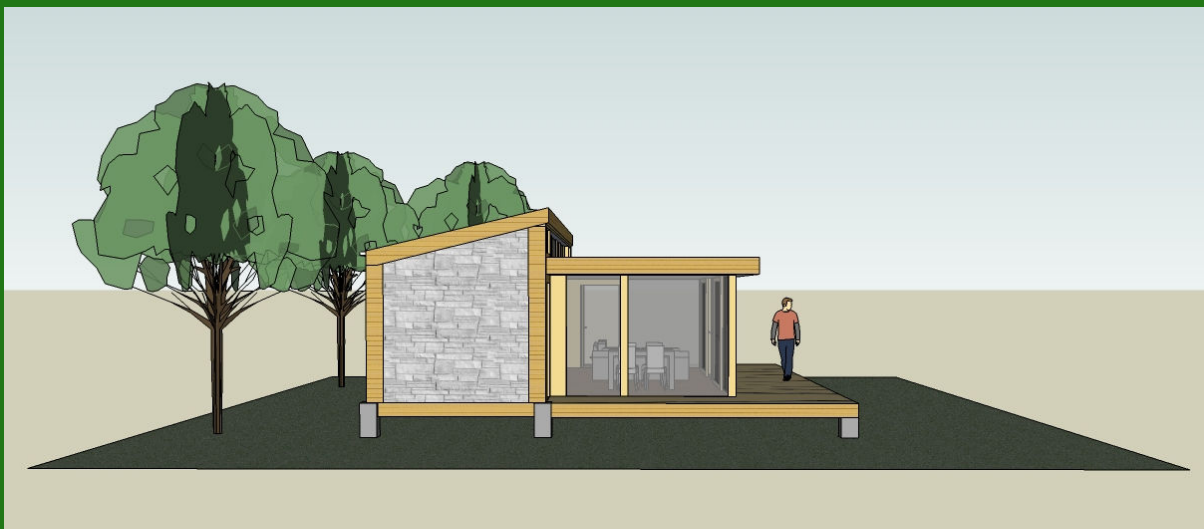

ARU GRUPP

Room layout is ideal for:

- a family holiday home
- home office
- information building
- extra space / room
- classroom
- etc.

Constructed in two halves. One half contains all electric and mechanical works i.e. bedrooms, bathroom, and kitchen. The other with its unique flat roof system creates a very spacious and light living area with sliding or bifold doors leading onto the deck area.

ARU GRUPP

Type: **Eco Basic**

Overall dimensions:
12 x 8,68 m

3 rooms, 1 bathroom, 1
kitchen

Living space appr 60 m²

ARU GRUPP

ARU GRUPP

Please call us to arrange a site visit or have a guided tour of our vision for the future.