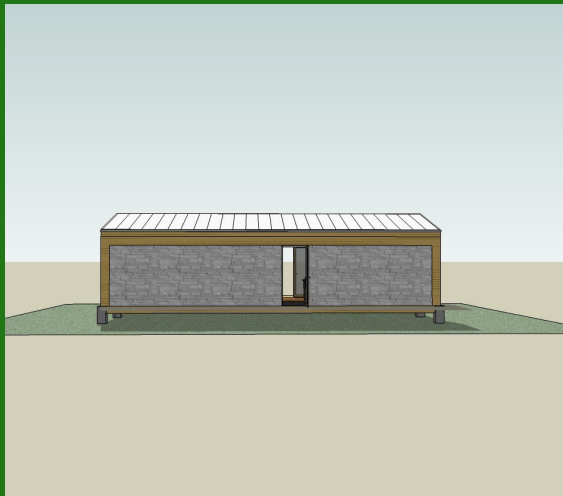

Type: Eco Basic

This contemporary building is at the cutting edge of design and we use construction methods required in today's building industry – high quality timber frame and modern wood or aluminium clad windows and doors.

ARU GRUPP

Type: **Eco Basic**

Overall dimensions:
12 x 8,68 m

3 rooms, 1 bathroom, 1
kitchen

Living space appr 60 m²

ARU GRUPP

ARU GRUPP

Please call us to arrange a site visit or have a guided tour of our vision for the future.