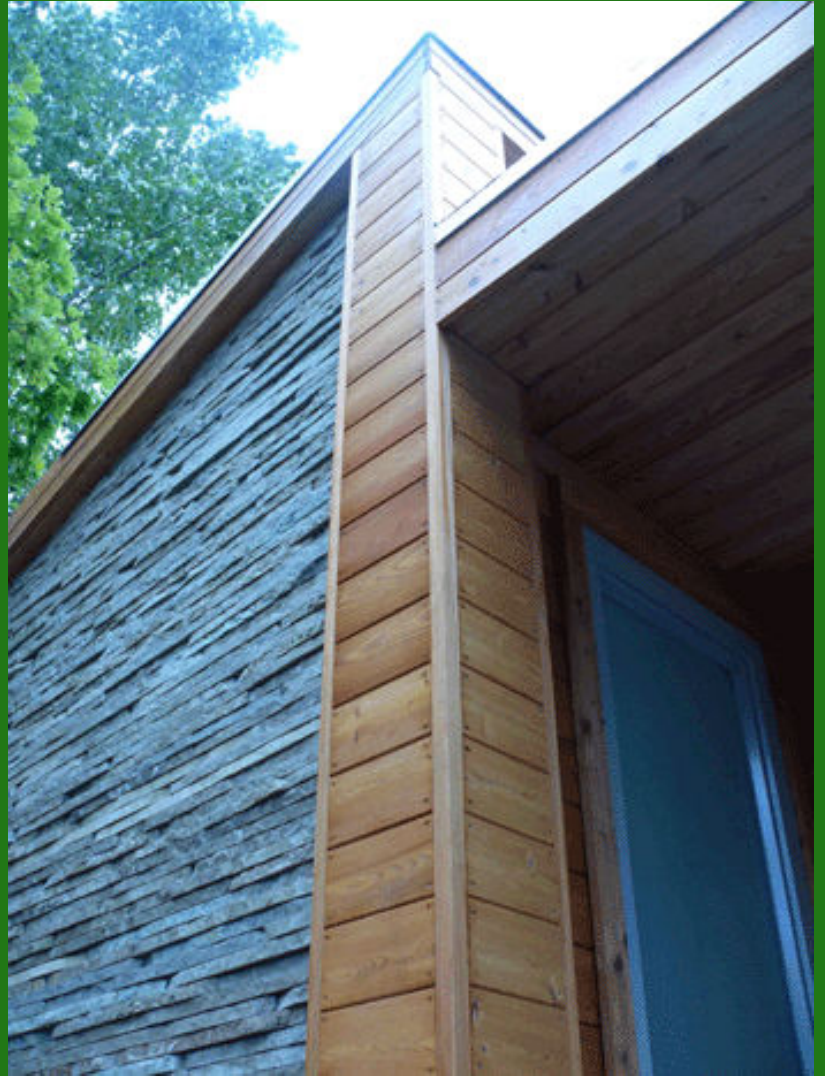

ARU GRUPP

Type: **Eco Basic**

Overall dimensions:
12 x 8,68 m

3 rooms, 1 bathroom, 1
kitchen

Living space appr 60 m²