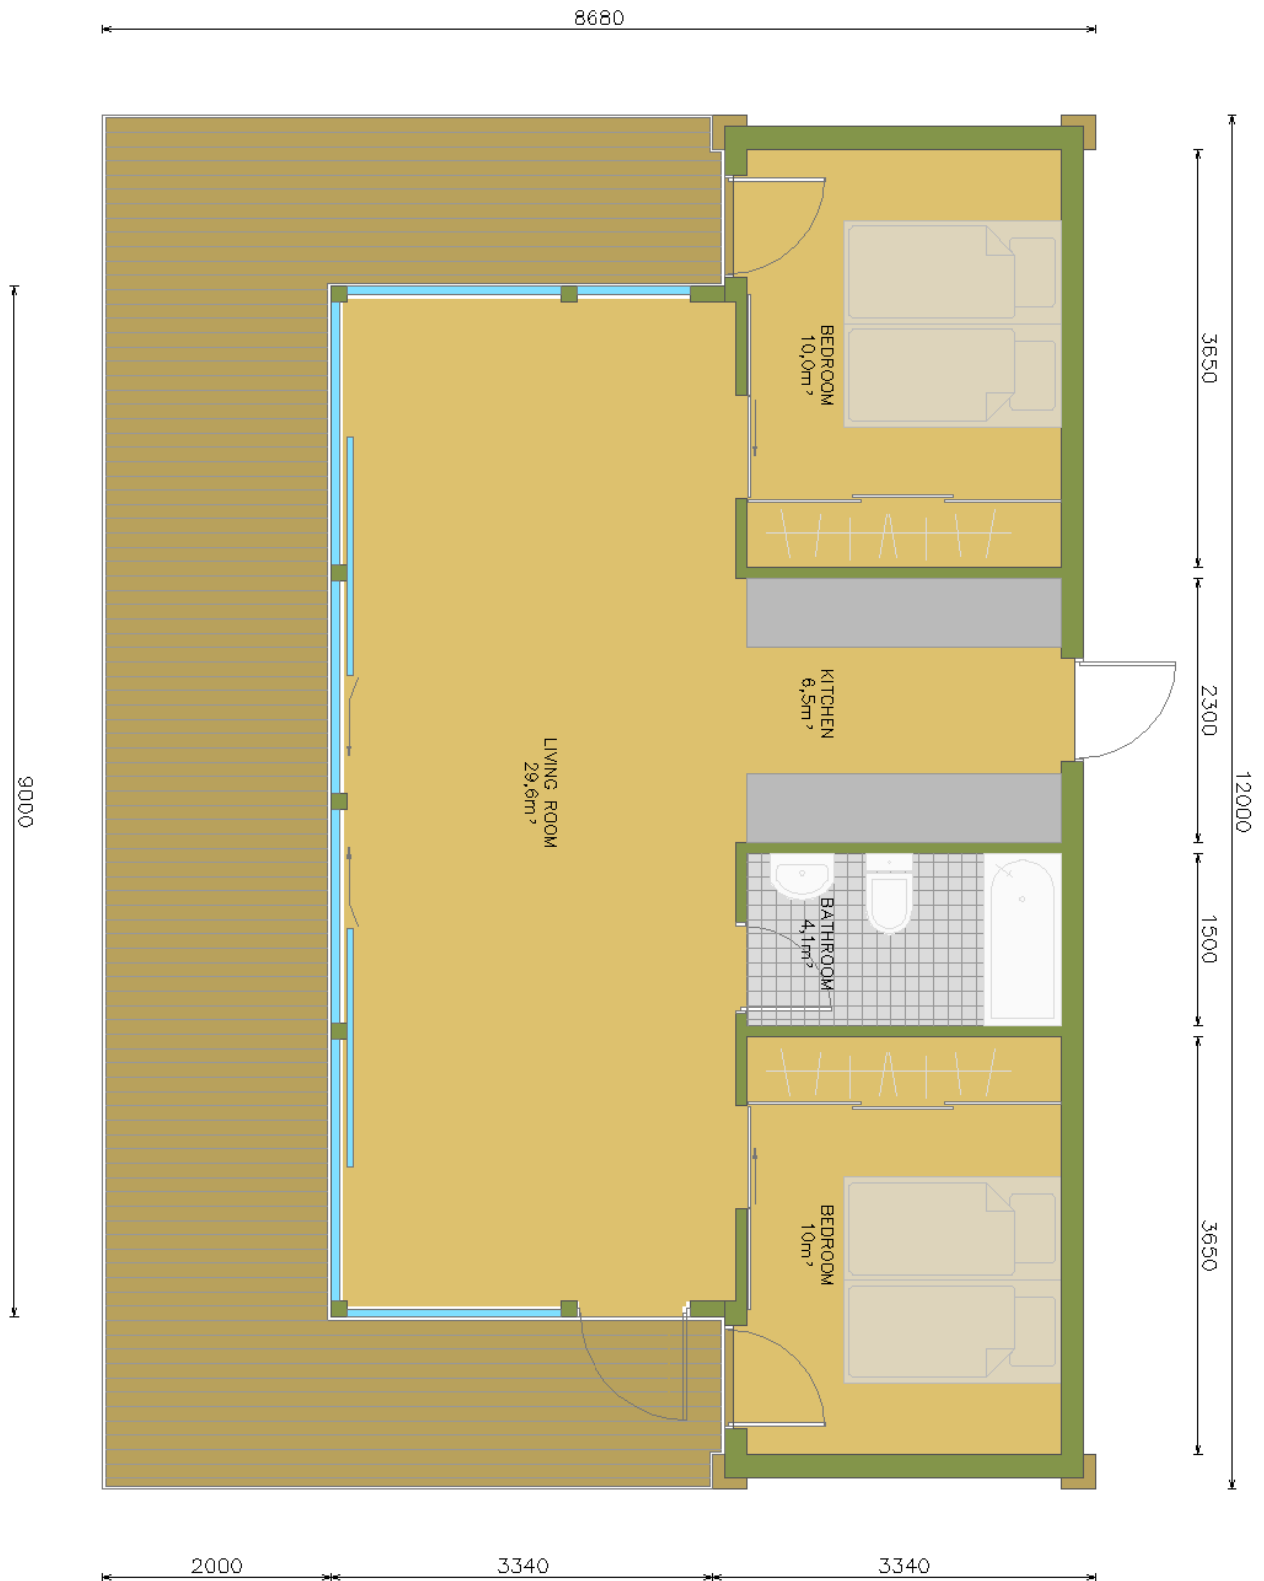

ARU GRUPP

Room layout is ideal for:

- a family holiday home
- home office
- information building
- extra space / room
- classroom
- etc.

Constructed in two halves. One half contains all electric and mechanical works i.e. bedrooms, bathroom, and kitchen. The other with its unique flat roof system creates a very spacious and light living area with sliding or bifold doors leading onto the deck area.

ARU GRUPP

Type: **Eco Basic**

Overall dimensions:
12 x 8,68 m

3 rooms, 1 bathroom, 1
kitchen

Living space appr 60 m²

ARU GRUPP

ARU GRUPP

Please call us to arrange a site visit or have a guided tour of our vision for the future.