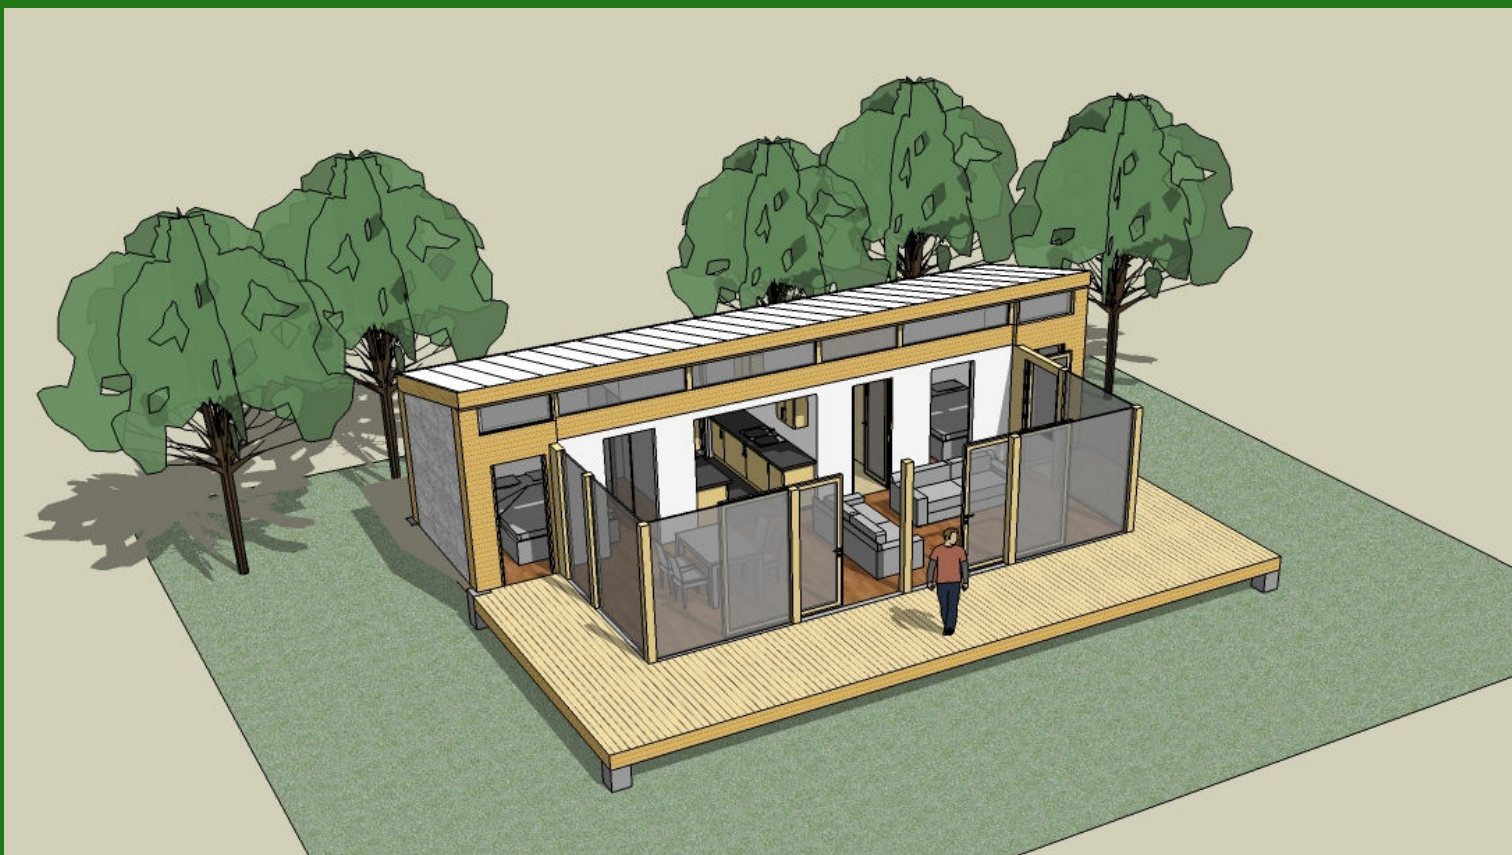

Type: Eco Basic

This contemporary building is at the cutting edge of design and we use construction methods required in today's building industry – high quality timber frame and modern wood or aluminium clad windows and doors.

ARU GRUPP

Room layout is ideal for:

- a family holiday home
- home office
- information building
- extra space / room
- classroom
- etc.

Constructed in two halves. One half contains all electric and mechanical works i.e. bedrooms, bathroom, and kitchen. The other with its unique flat roof system creates a very spacious and light living area with sliding or bifold doors leading onto the deck area.

ARU GRUPP

Type: **Eco Basic**

Overall dimensions:
12 x 8,68 m

3 rooms, 1 bathroom, 1
kitchen

Living space appr 60 m²

ARU GRUPP

ARU GRUPP

Please call us to arrange a site visit or have a guided tour of our vision for the future.