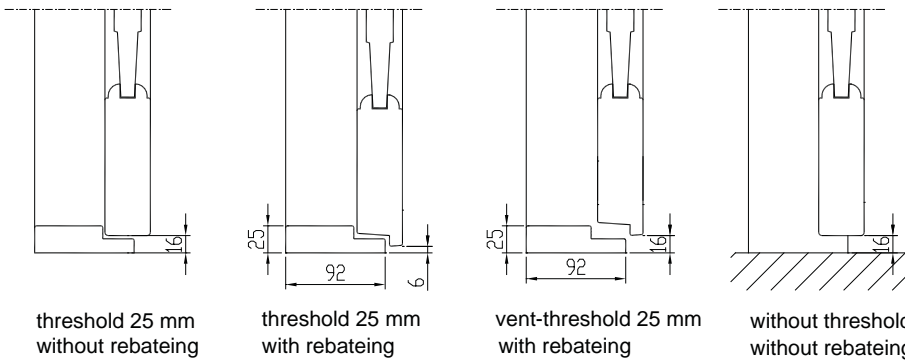

ISO 9001:2008

SOLID WOOD PANELLED DOORS

Standard internal door:

- Jamb 92 x 42 mm
- Threshold 25 mm oak
- Doorleaf rebated round the door or without bottom rebate
- Doorframe 110 x 42 mm, 140 x 42 mm
- Panels 25 mm, triple glued timber or MDF
- Seal 1x in the jamb
- Hinges 3 pcs 2D adjustable
- Locking Abloy 2014 (2 holes Ø40 mm)
- Glass 4 mm clear
- Finishing paint, lacquer, stain+lacquer or oil