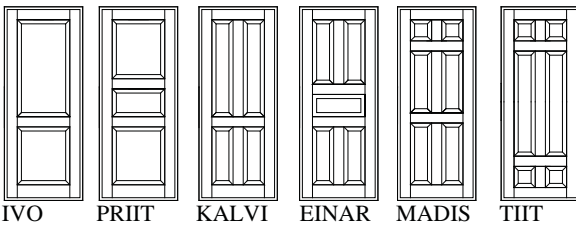

“Aru ID WOOD CLASSIC” is a traditional solid timber internal panel door that is mainly produced from oak, ash or selected knot-free pine and comes in a range of opaque finishes to show the beauty of the timber. This door is also available with glass panels.

Both rebated and non-rebated doors are available for order, also concealed hinges and magnetic locks. It is a dignified solution for a dignified interior.

Solid wood stained internal panel doors

Aru ID CLASSIC

ISO 9001:2008

SOLID WOOD PANELLED DOORS

Standard internal door:

- Jamb 92 x 42 mm
- Threshold 25 mm oak
- Doorleaf rebated round the door or without bottom rebate
- Doorframe 110 x 42 mm, 140 x 42 mm
- Panels 25 mm, triple glued timber or MDF
- Seal 1x in the jamb
- Hinges 3 pcs 2D adjustable
- Locking Abloy 2014 (2 holes Ø40 mm)
- Glass 4 mm clear
- Finishing paint, lacquer, stain+lacquer or oil

MODELS:

PANELLED DOORS

GLASS-DOORS