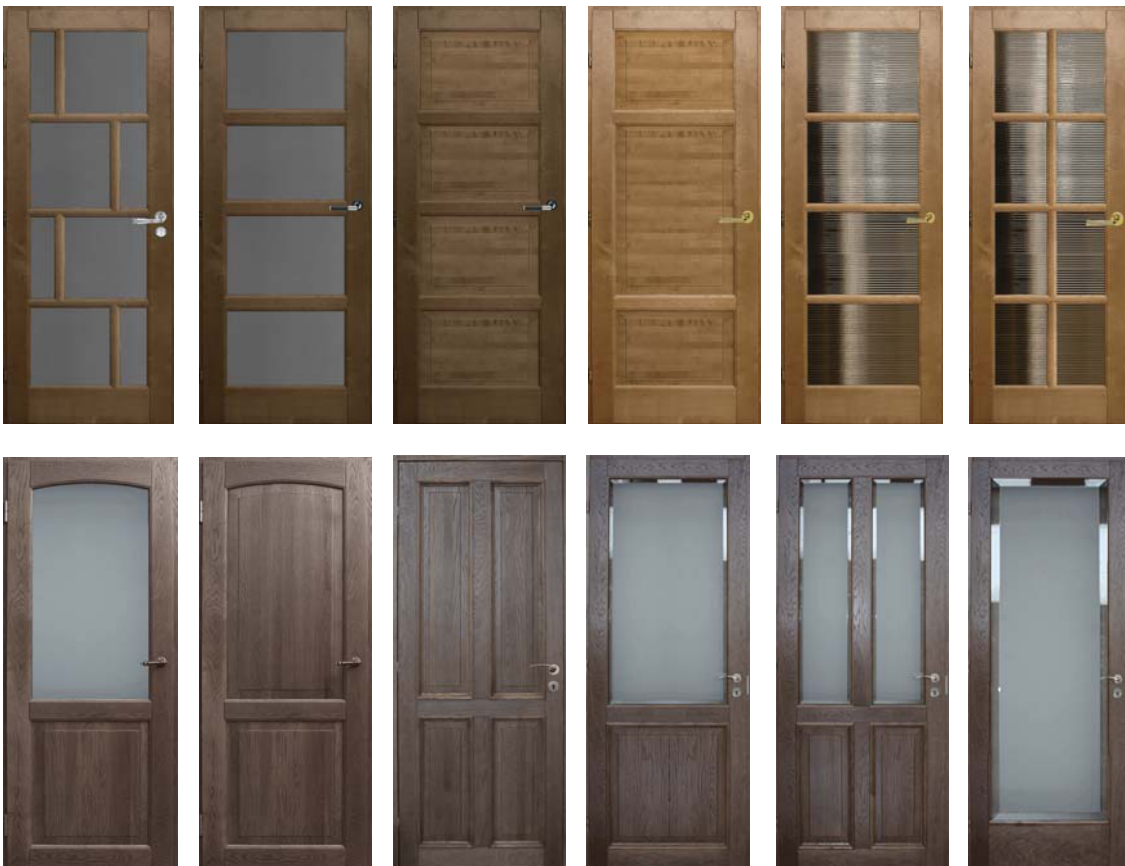

“Aru ID WOOD CLASSIC” is a traditional solid timber internal panel door that is mainly produced from oak, ash or selected knot-free pine and comes in a range of opaque finishes to show the beauty of the timber. This door is also available with glass panels.

Both rebated and non-rebated doors are available for order, also concealed hinges and magnetic locks. It is a dignified solution for a dignified interior.

Solid wood stained internal panel doors

Aru ID CLASSIC

ISO 9001:2008

SOLID WOOD PANELLED DOORS

Standard internal door:

- Jamb 92 x 42 mm
- Threshold 25 mm oak
- Doorleaf rebated round the door or without bottom rebate
- Doorframe 110 x 42 mm, 140 x 42 mm
- Panels 25 mm, triple glued timber or MDF
- Seal 1x in the jamb
- Hinges 3 pcs 2D adjustable
- Locking Abloy 2014 (2 holes Ø40 mm)
- Glass 4 mm clear
- Finishing paint, lacquer, stain+lacquer or oil

MODELS:

PANELLED DOORS

GLASS-DOORS