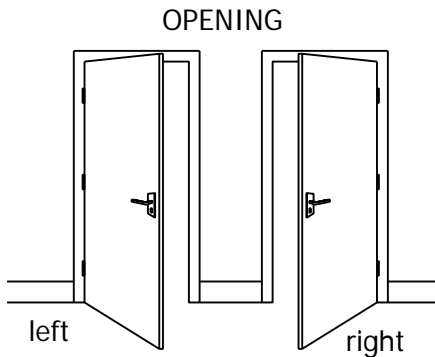

“Aru ID WOOD CLASSIC” is a traditional solid timber internal panel door that is mainly produced from oak, ash or selected knot-free pine and comes in a range of opaque finishes to show the beauty of the timber. This door is also available with glass panels.

Both rebated and non-rebated doors are available for order, also concealed hinges and magnetic locks. It is a dignified solution for a dignified interior.

Solid wood stained internal panel doors

Aru ID CLASSIC

ISO 9001:2008

SOLID WOOD PANELLED DOORS

Standard internal door:

- Jamb 92 x 42 mm
- Threshold 25 mm oak
- Doorleaf rebated round the door or without bottom rebate
- Doorframe 110 x 42 mm, 140 x 42 mm
- Panels 25 mm, triple glued timber or MDF
- Seal 1x in the jamb
- Hinges 3 pcs 2D adjustable
- Locking Abloy 2014 (2 holes Ø40 mm)
- Glass 4 mm clear
- Finishing paint, lacquer, stain+lacquer or oil