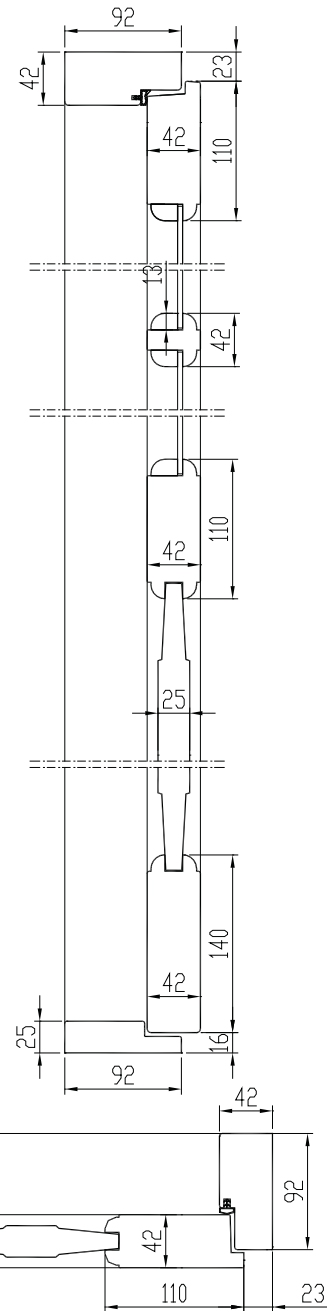

“Aru ID WOOD CLASSIC” is a traditional solid timber internal panel door that is mainly produced from oak, ash or selected knot-free pine and comes in a range of opaque finishes to show the beauty of the timber. This door is also available with glass panels.

ISO 9001:2008

SOLID WOOD PANELLED DOORS

Standard internal door:

- Jamb 92 x 42 mm
- Threshold 25 mm oak
- Doorleaf rebated round the door or without bottom rebate
- Doorframe 110 x 42 mm, 140 x 42 mm
- Panels 25 mm, triple glued timber or MDF
- Seal 1x in the jamb
- Hinges 3 pcs 2D adjustable
- Locking Abloy 2014 (2 holes Ø40 mm)
- Glass 4 mm clear
- Finishing paint, lacquer, stain+lacquer or oil