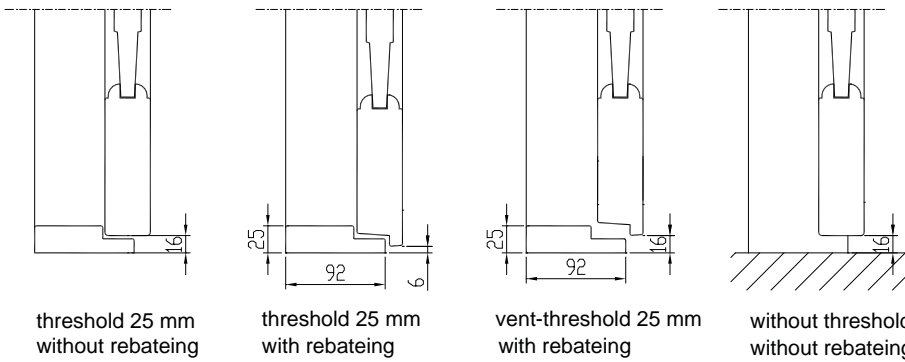

Painted solid wood internal panel doors

Aru ID CLASSIC

ISO 9001:2008

SOLID WOOD PANELLED DOORS

Standard internal door:

- Jamb 92 x 42 mm
- Threshold 25 mm oak
- Doorleaf rebated round the door or without bottom rebate
- Doorframe 110 x 42 mm, 140 x 42 mm
- Panels 25 mm, triple glued timber or MDF
- Seal 1x in the jamb
- Hinges 3 pcs 2D adjustable
- Locking Abloy 2014 (2 holes Ø40 mm)
- Glass 4 mm clear
- Finishing paint, lacquer, stain+lacquer or oil