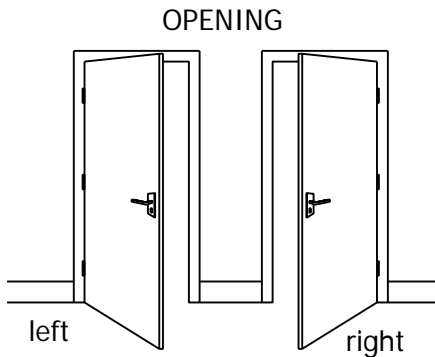

“Aru ID COLOR CLASSIC” is a traditional solid timber internal panel door with painted finish. A timeless classic available in both rebated and non-rebated with optional glass panels available according to the customer’s preference.

Painted solid wood internal panel doors

Aru ID CLASSIC

ISO 9001:2008

SOLID WOOD PANELLED DOORS

Standard internal door:

- Jamb 92 x 42 mm
- Threshold 25 mm oak
- Doorleaf rebated round the door or without bottom rebate
- Doorframe 110 x 42 mm, 140 x 42 mm
- Panels 25 mm, triple glued timber or MDF
- Seal 1x in the jamb
- Hinges 3 pcs 2D adjustable
- Locking Abloy 2014 (2 holes Ø40 mm)
- Glass 4 mm clear
- Finishing paint, lacquer, stain+lacquer or oil