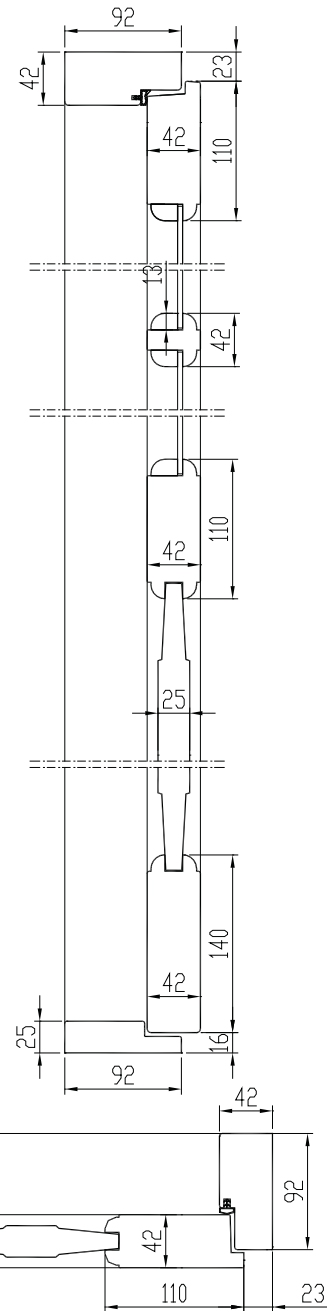

“Aru ID COLOR CLASSIC” is a traditional solid timber internal panel door with painted finish. A timeless classic available in both rebated and non-rebated with optional glass panels available according to the customer’s preference.

Painted solid wood internal panel doors

Aru ID CLASSIC

ISO 9001:2008

SOLID WOOD PANELLED DOORS

Standard internal door:

- Jamb 92 x 42 mm
- Threshold 25 mm oak
- Doorleaf rebated round the door or without bottom rebate
- Doorframe 110 x 42 mm, 140 x 42 mm
- Panels 25 mm, triple glued timber or MDF
- Seal 1x in the jamb
- Hinges 3 pcs 2D adjustable
- Locking Abloy 2014 (2 holes Ø40 mm)
- Glass 4 mm clear
- Finishing paint, lacquer, stain+lacquer or oil