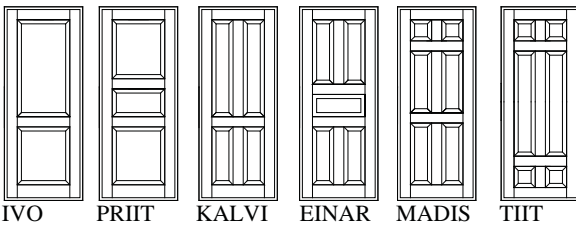

“Aru ID COLOR CLASSIC” is a traditional solid timber internal panel door with painted finish. A timeless classic available in both rebated and non-rebated with optional glass panels available according to the customer’s preference.

Painted solid wood internal panel doors

Aru ID CLASSIC

ISO 9001:2008

SOLID WOOD PANELLED DOORS

Standard internal door:

- Jamb 92 x 42 mm
- Threshold 25 mm oak
- Doorleaf rebated round the door or without bottom rebate
- Doorframe 110 x 42 mm, 140 x 42 mm
- Panels 25 mm, triple glued timber or MDF
- Seal 1x in the jamb
- Hinges 3 pcs 2D adjustable
- Locking Abloy 2014 (2 holes Ø40 mm)
- Glass 4 mm clear
- Finishing paint, lacquer, stain+lacquer or oil

MODELS:

PANELLED DOORS

GLASS-DOORS