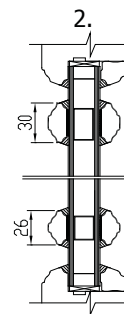

2-chamber seal surrounding middle frame rebate

FINISHING

with water-based paint or stain

Handle positions

tilt

microventilation

turn

closed

GLAZING BAR OPTIONS

1. Penetrating bars 50 mm
2. Taped bars Norwegian style
3. Taped bars Georgian style
4. Bars inside the glazing

OPENING:

Inside view

F - FIXED

2x or 3x glazing in the frame. Aluminium slat on the lower part of the frame
min measures 330 x 330 mm

DK - TILT AND TURN (LEFT / RIGHT)

min max L=400...1710 mm H=408...2527 mm, weight max 130 kg

D - SIDEHUNG (LEFT / RIGHT)

min max L=400...1710 mm H=408...2527 mm, weight max 130 kg

KIPP - TOPHUNG (Handle above)

min max L=330...2510 mm H=350...1927 mm, weight max 80 kg

NB! Maximum and minimum dimensions and opening possibilities also depend on the aspect ratio.
Please ask our specialists for additional information.