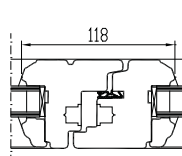

2-chamber seal surrounding middle frame rebate

FINISHING

with water-based paint or stain

Handle positions

tilt

microventilation

turn

closed

GLAZING BAR OPTIONS

1. Penetrating bars 50 mm
2. Taped bars Norwegian style
3. Taped bars Georgian style
4. Bars inside the glazing

OPENING:

Inside view

F - FIXED

2x or 3x glazing in the frame. Aluminium slat on the lower part of the frame
min measures 330 x 330 mm

DK - TILT AND TURN (LEFT / RIGHT)

min max L=400...1710 mm H=408...2527 mm, weight max 130 kg

D - SIDEHUNG (LEFT / RIGHT)

min max L=400...1710 mm H=408...2527 mm, weight max 130 kg

KIPP - TOPHUNG (Handle above)

min max L=330...2510 mm H=350...1927 mm, weight max 80 kg

NB! Maximum and minimum dimensions and opening possibilities also depend on the aspect ratio.
Please ask our specialists for additional information.