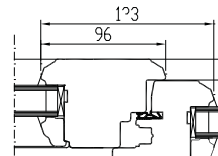

2-chamber seal surrounding middle frame rebate

FINISHING

with water-based paint or stain

Handle positions

tilt

microventilation

turn

closed

GLAZING BAR OPTIONS

1. Penetrating bars 50 mm
2. Taped bars Norwegian style
3. Taped bars Georgian style
4. Bars inside the glazing

OPENING:

Inside view

F - FIXED

2x or 3x glazing in the frame. Aluminium slat on the lower part of the frame
min measures 330 x 330 mm

DK - TILT AND TURN (LEFT / RIGHT)

min max L=400...1710 mm H=408...2527 mm, weight max 130 kg

D - SIDEHUNG (LEFT / RIGHT)

min max L=400...1710 mm H=408...2527 mm, weight max 130 kg

KIPP - TOPHUNG (Handle above)

min max L=330...2510 mm H=350...1927 mm, weight max 80 kg

NB! Maximum and minimum dimensions and opening possibilities also depend on the aspect ratio.
Please ask our specialists for additional information.