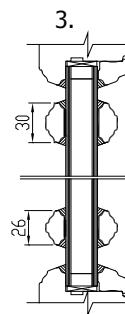

2-chamber seal surrounding middle frame rebate

FINISHING

with water-based paint or stain

Handle positions

tilt

microventilation

turn

closed

GLAZING BAR OPTIONS

1. Penetrating bars 50 mm
2. Taped bars Norwegian style
3. Taped bars Georgian style
4. Bars inside the glazing

OPENING:

Inside view

F - FIXED

2x or 3x glazing in the frame. Aluminium slat on the lower part of the frame
min measures 330 x 330 mm

DK - TILT AND TURN (LEFT / RIGHT)

min max L=400...1710 mm H=408...2527 mm, weight max 130 kg

D - SIDEHUNG (LEFT / RIGHT)

min max L=400...1710 mm H=408...2527 mm, weight max 130 kg

KIPP - TOPHUNG (Handle above)

min max L=330...2510 mm H=350...1927 mm, weight max 80 kg

NB! Maximum and minimum dimensions and opening possibilities also depend on the aspect ratio.
Please ask our specialists for additional information.