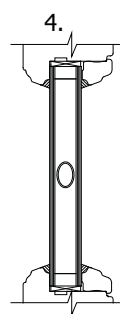

2-chamber seal surrounding middle frame rebate

FINISHING

with water-based paint or stain

Handle positions

tilt

microventilation

turn

closed

GLAZING BAR OPTIONS

1. Penetrating bars 50 mm
2. Taped bars Norwegian style
3. Taped bars Georgian style
4. Bars inside the glazing

OPENING:

Inside view

F - FIXED

2x or 3x glazing in the frame. Aluminium slat on the lower part of the frame
min measures 330 x 330 mm

DK - TILT AND TURN (LEFT / RIGHT)

min max L=400...1710 mm H=408...2527 mm, weight max 130 kg

D - SIDEHUNG (LEFT / RIGHT)

min max L=400...1710 mm H=408...2527 mm, weight max 130 kg

KIPP - TOPHUNG (Handle above)

min max L=330...2510 mm H=350...1927 mm, weight max 80 kg

NB! Maximum and minimum dimensions and opening possibilities also depend on the aspect ratio.
Please ask our specialists for additional information.