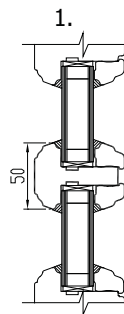

2-chamber seal surrounding middle frame rebate

FINISHING

with water-based paint or stain

Handle positions

tilt

microventilation

turn

closed

GLAZING BAR OPTIONS

1. Penetrating bars 50 mm
2. Taped bars Norwegian style
3. Taped bars Georgian style
4. Bars inside the glazing

OPENING:

Inside view

F - FIXED

2x or 3x glazing in the frame. Aluminium slat on the lower part of the frame
min measures 330 x 330 mm

DK - TILT AND TURN (LEFT / RIGHT)

min max L=400...1710 mm H=408...2527 mm, weight max 130 kg

D - SIDEHUNG (LEFT / RIGHT)

min max L=400...1710 mm H=408...2527 mm, weight max 130 kg

KIPP - TOPHUNG (Handle above)

min max L=330...2510 mm H=350...1927 mm, weight max 80 kg

NB! Maximum and minimum dimensions and opening possibilities also depend on the aspect ratio.
Please ask our specialists for additional information.