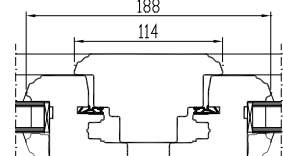

2-chamber seal surrounding middle frame rebate

FINISHING

with water-based paint or stain

Handle positions

tilt

microventilation

turn

closed

GLAZING BAR OPTIONS

1. Penetrating bars 50 mm
2. Taped bars Norwegian style
3. Taped bars Georgian style
4. Bars inside the glazing

OPENING:

Inside view

F - FIXED

2x or 3x glazing in the frame. Aluminium slat on the lower part of the frame
min measures 330 x 330 mm

DK - TILT AND TURN (LEFT / RIGHT)

min max L=400...1710 mm H=408...2527 mm, weight max 130 kg

D - SIDEHUNG (LEFT / RIGHT)

min max L=400...1710 mm H=408...2527 mm, weight max 130 kg

KIPP - TOPHUNG (Handle above)

min max L=330...2510 mm H=350...1927 mm, weight max 80 kg

NB! Maximum and minimum dimensions and opening possibilities also depend on the aspect ratio.
Please ask our specialists for additional information.